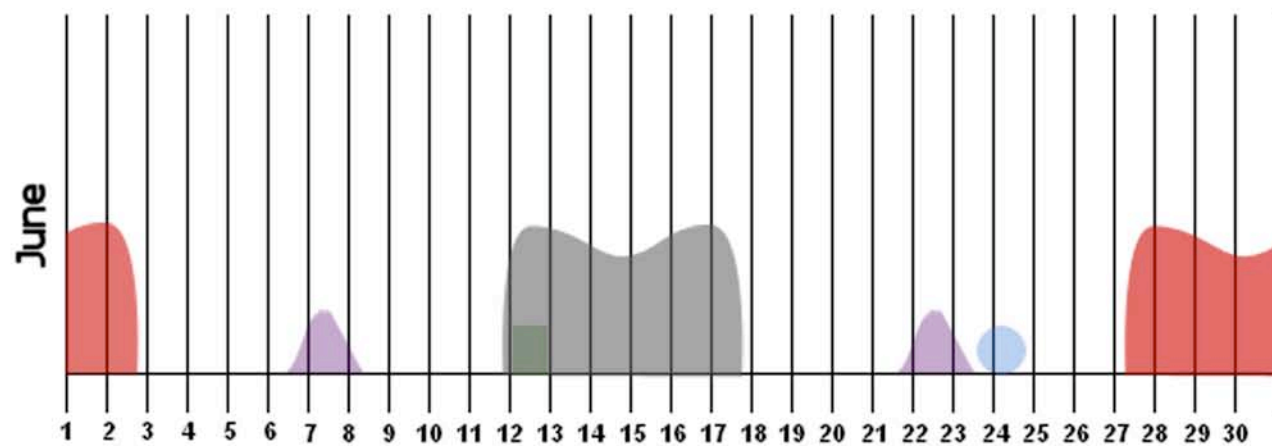

2007 Moon Chart

full

new

perigee

apogee

January

February

March