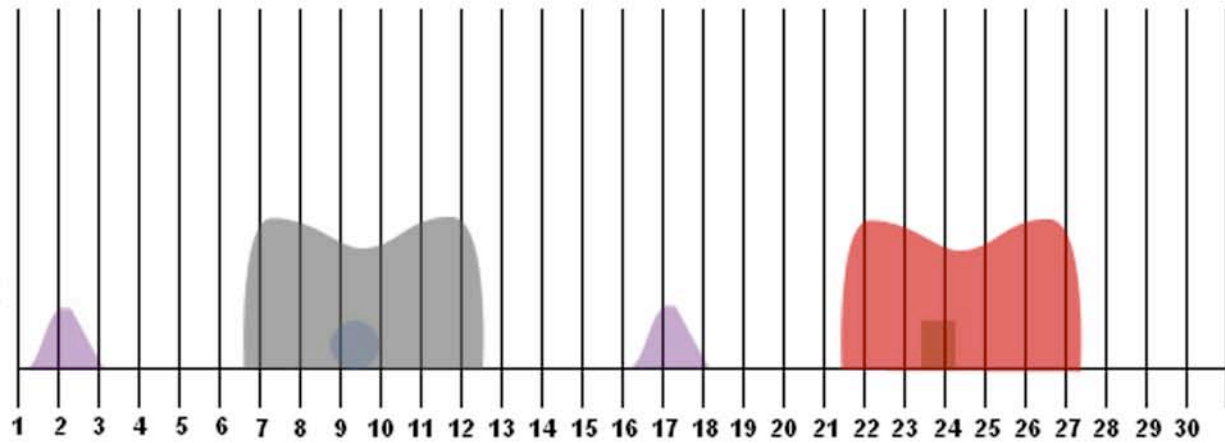

October

November

December