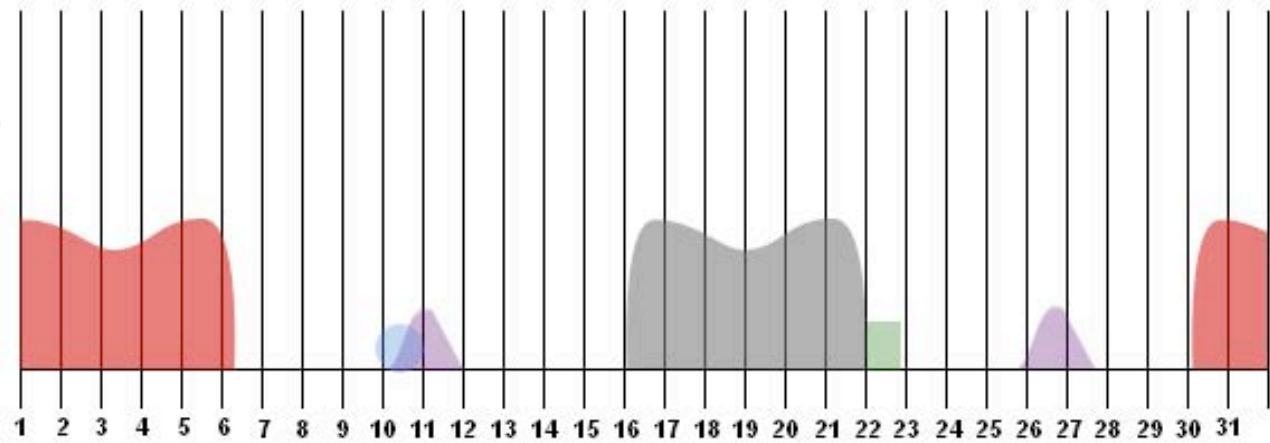

2007 Moon Chart

full

new

perigee

apogee

January

February

March