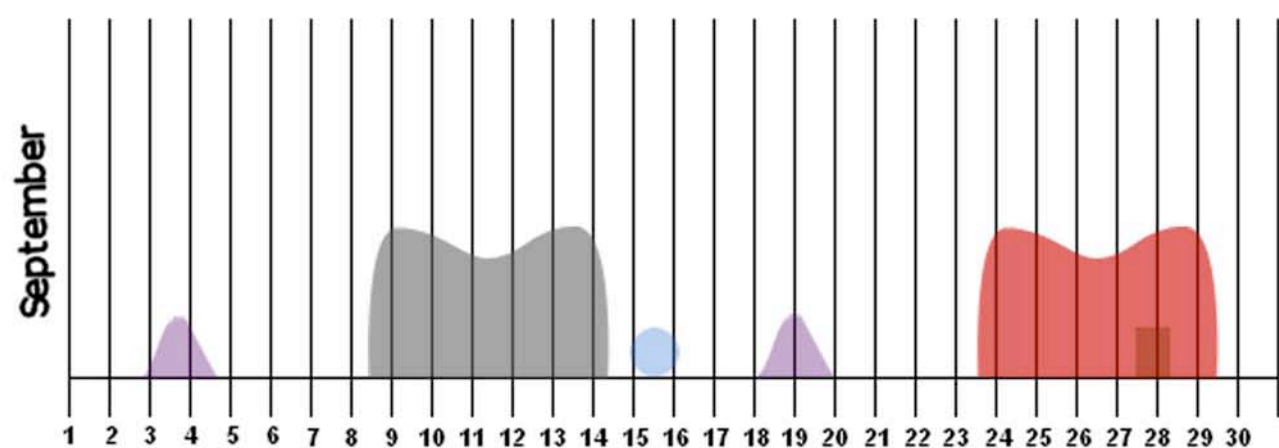

2007 Moon Chart

full

new

perigee

apogee

January

February

March