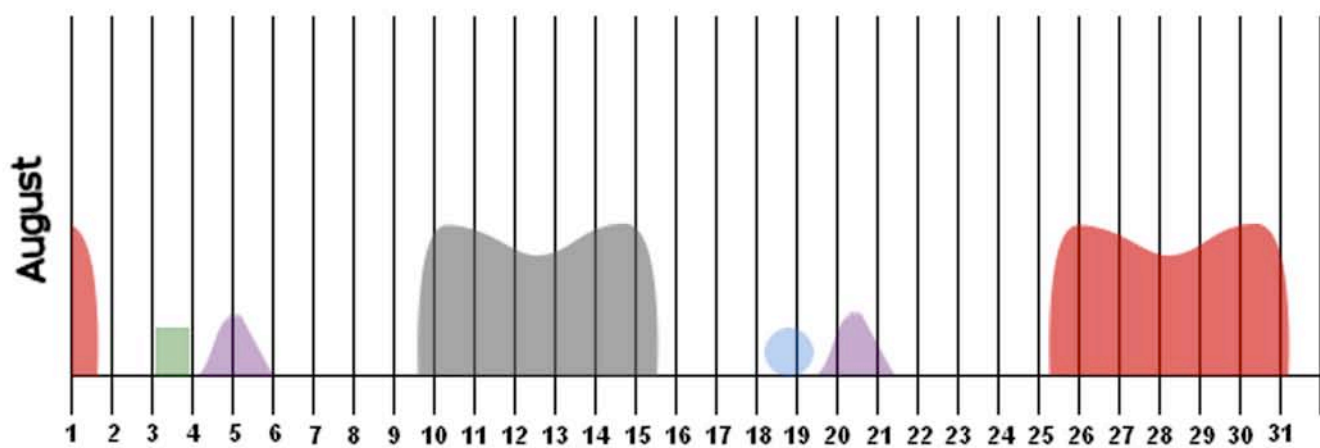

2007 Moon Chart

full

new

perigee

apogee

January

February

March