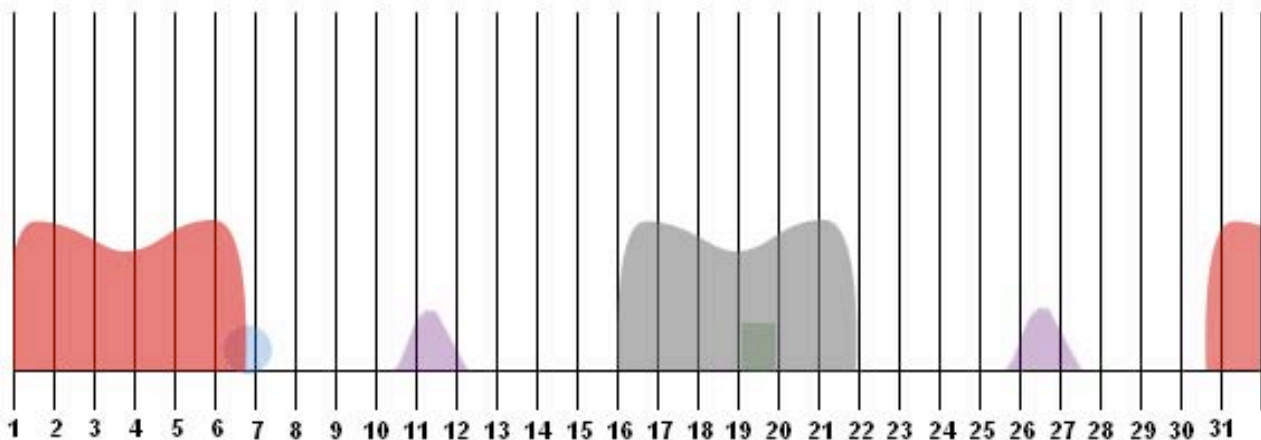

2007 Moon Chart

full

new

perigee

apogee

January

February

March