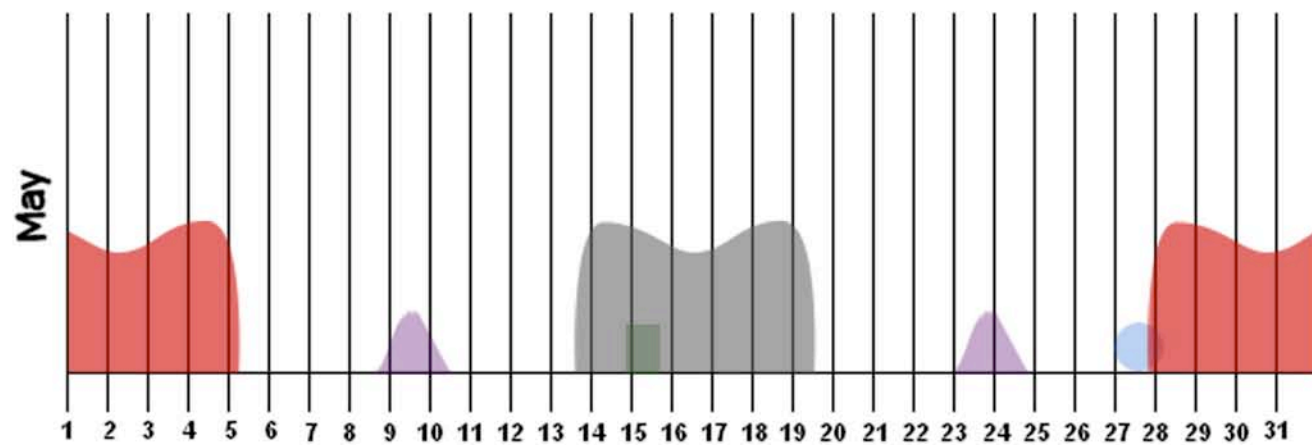

2007 Moon Chart

full

new

perigee

apogee

January

February

March

October

November

December