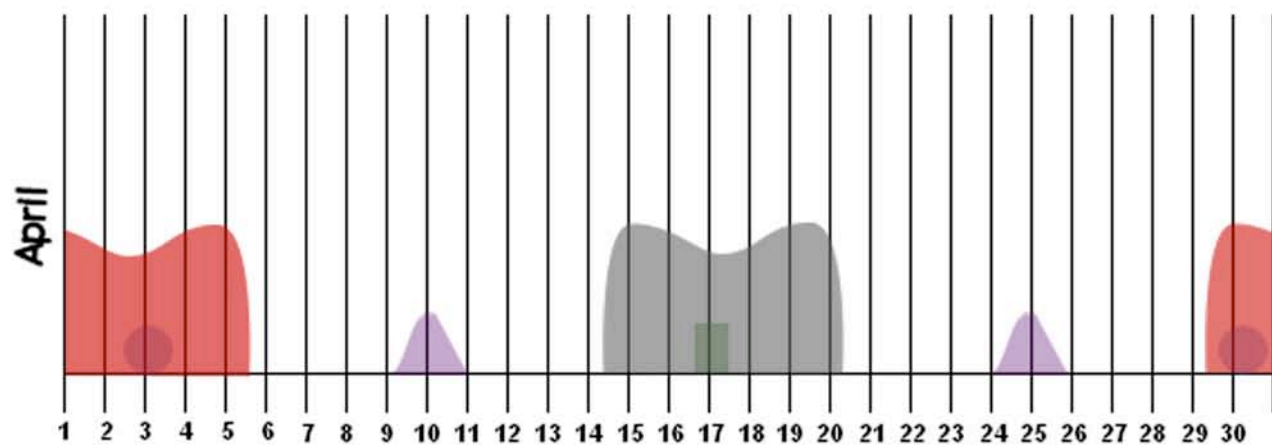

2007 Moon Chart

full

new

perigee

apogee

January

February

March