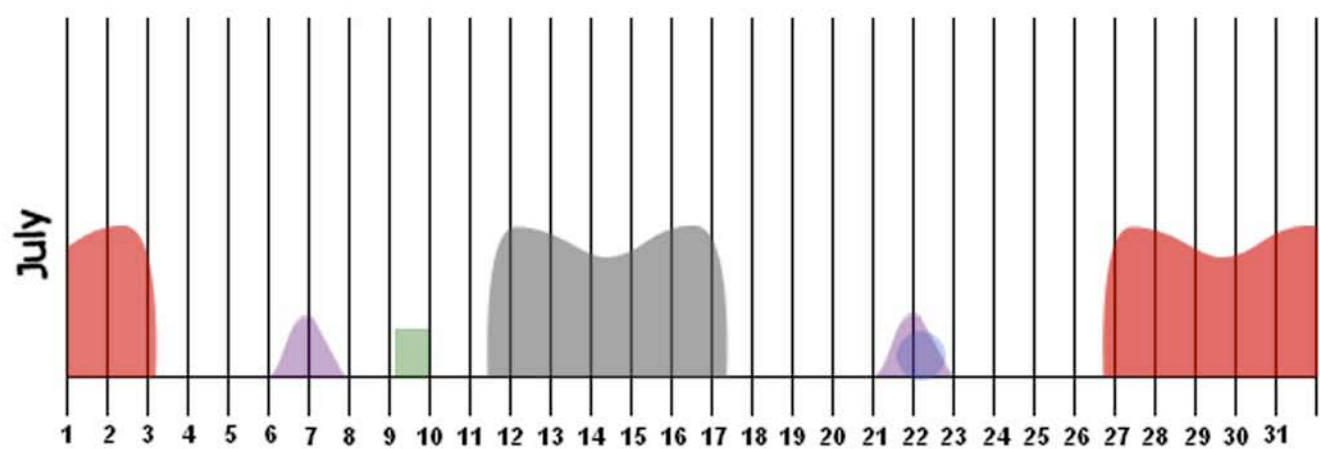

2007 Moon Chart

full

new

perigee

apogee

January

February

March