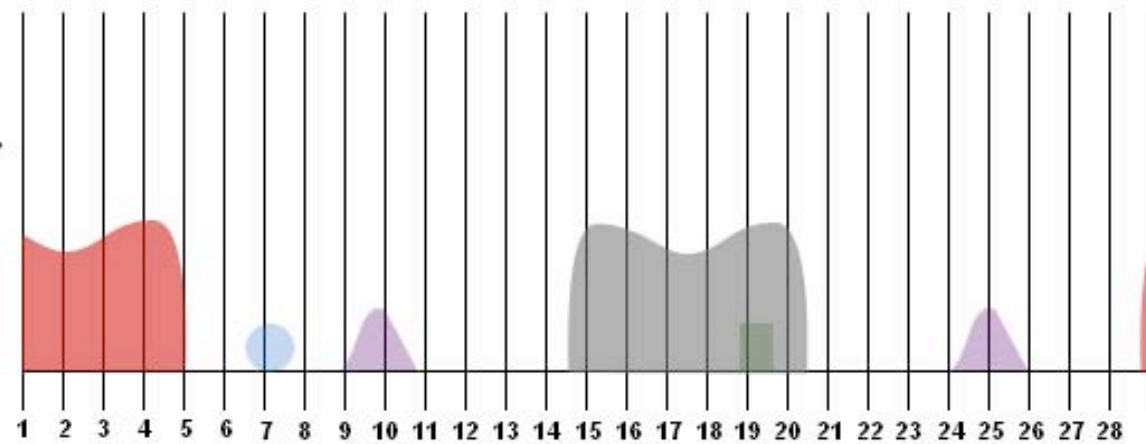

2007 Moon Chart

full

new

perigee

apogee

January

February

March